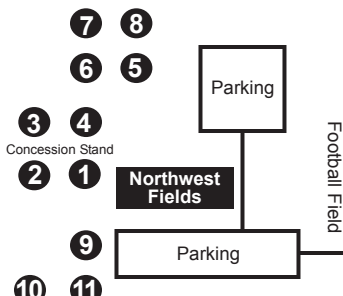

Addresses for GPS

Barberton Moose Fields behind UL Light School
 292 Robinson Ave 44203
 Barberton Community/Foundation Fields
 841 Wooster Rd 44203
 Barberton Sports Complex
 use 799 Barber Rd 44203

Coventry Ingleside Park
 use E. Ingleside Drive 44319
 Coventry Logan Park
 2500 N. Turkeyfoot Rd 44319

Addresses for GPS

Manchester Lockhart Fields
 1000 W. Nimisila Road 44216
 Manchester Sisler Field
 Middle School 760 W. Nimisila Road 44319
 Manchester Miracle Field
 use Police Dept 5611 Manchester Rd 44319