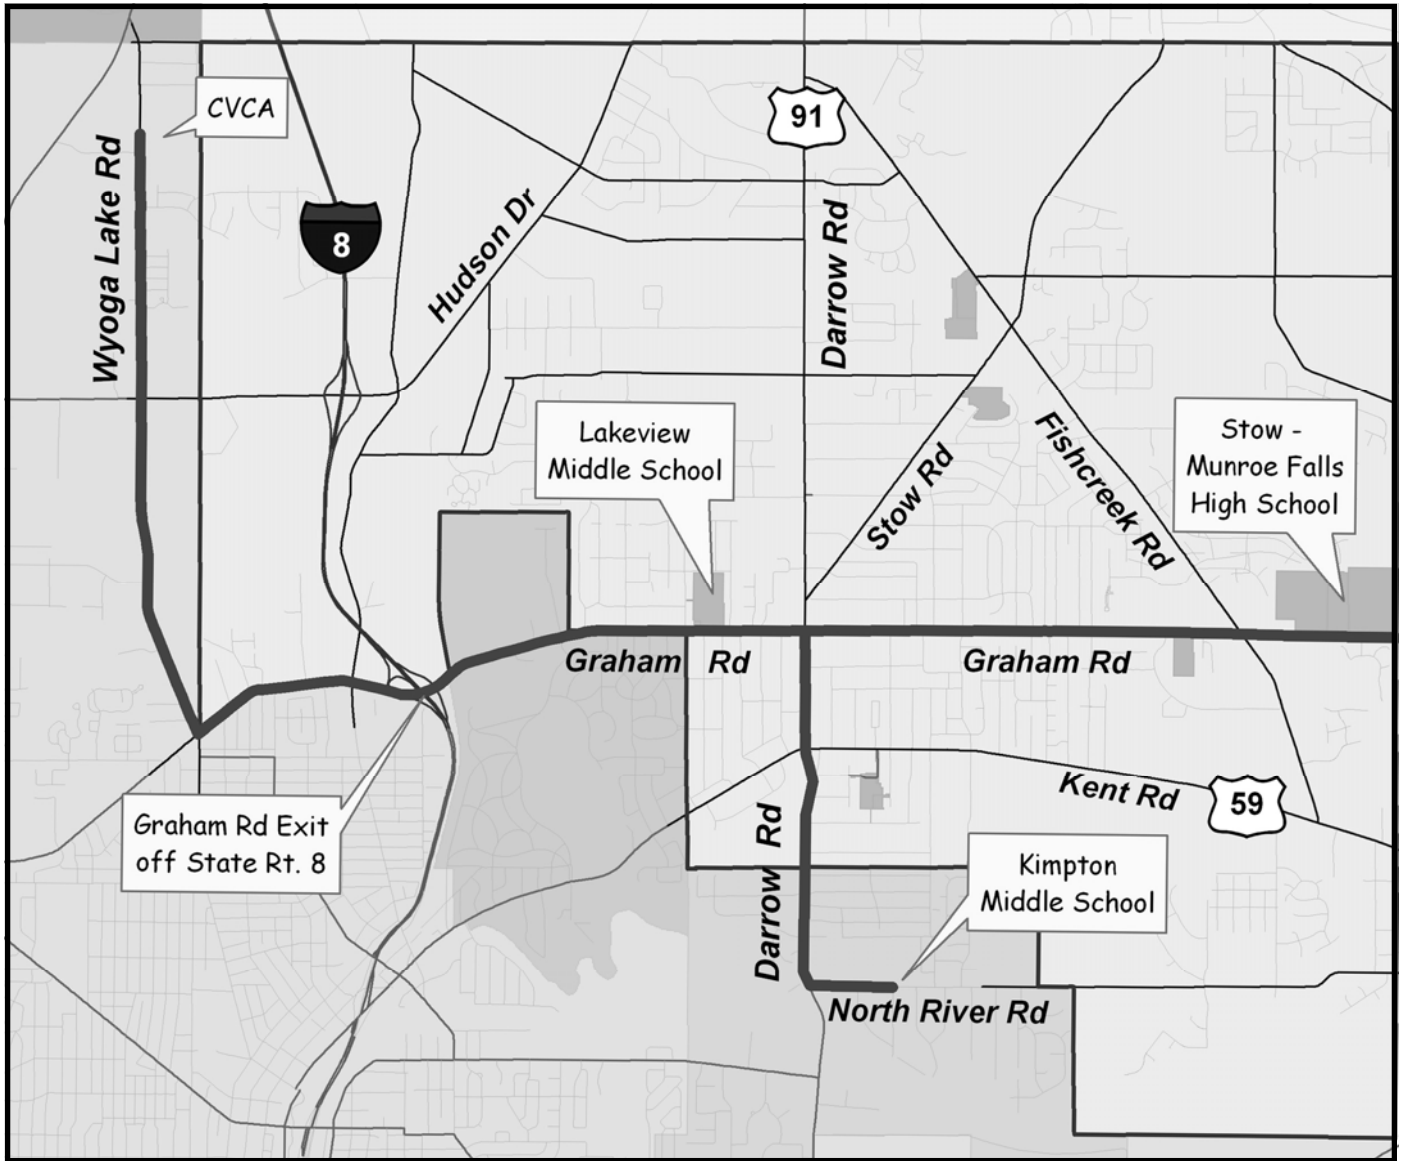

# DIRECTIONS

**LAKEVIEW MIDDLE SCHOOL**  
**1819 Graham Road**  
**Stow, Ohio 44224**

**STOW-MUNROE FALLS HIGH SCHOOL**  
**3227 East Graham Road**  
**Stow, Ohio 44224**

**KIMPTON MIDDLE SCHOOL**  
**380 North River Road**  
**Munroe Falls, Ohio 44262**

**CUYAHOGA VALLEY CHRISTIAN  
ACADEMY (CVCA)**  
**4687 Wyoga Lake Road**  
**Cuyahoga Falls, Ohio 44224**